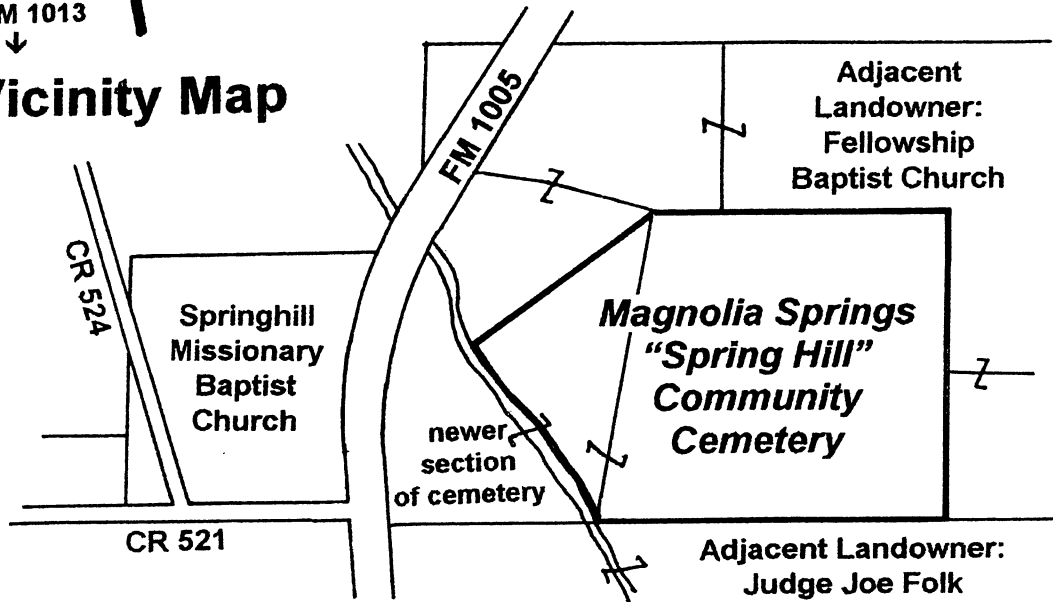

# EXHIBIT "A"

## Vicinity Map

Map adopted from data provided by the applicant, Jasper County Appraisal District and Wallace E. Durose, R.P.L.S., # 1487, 1990.  
See Deed Records of Jasper County, Vol. W, Pg. 229  
and Vol. 432, Pg. 784.

Located in Alexander Wright Survey, A-46, Jasper County, Texas.  
UTM: Zone: 15 Easting: 401330.6 Northing: 3399932.2  
Latitude: 30.72832° N Longitude: 94.03067° W (NAD83).